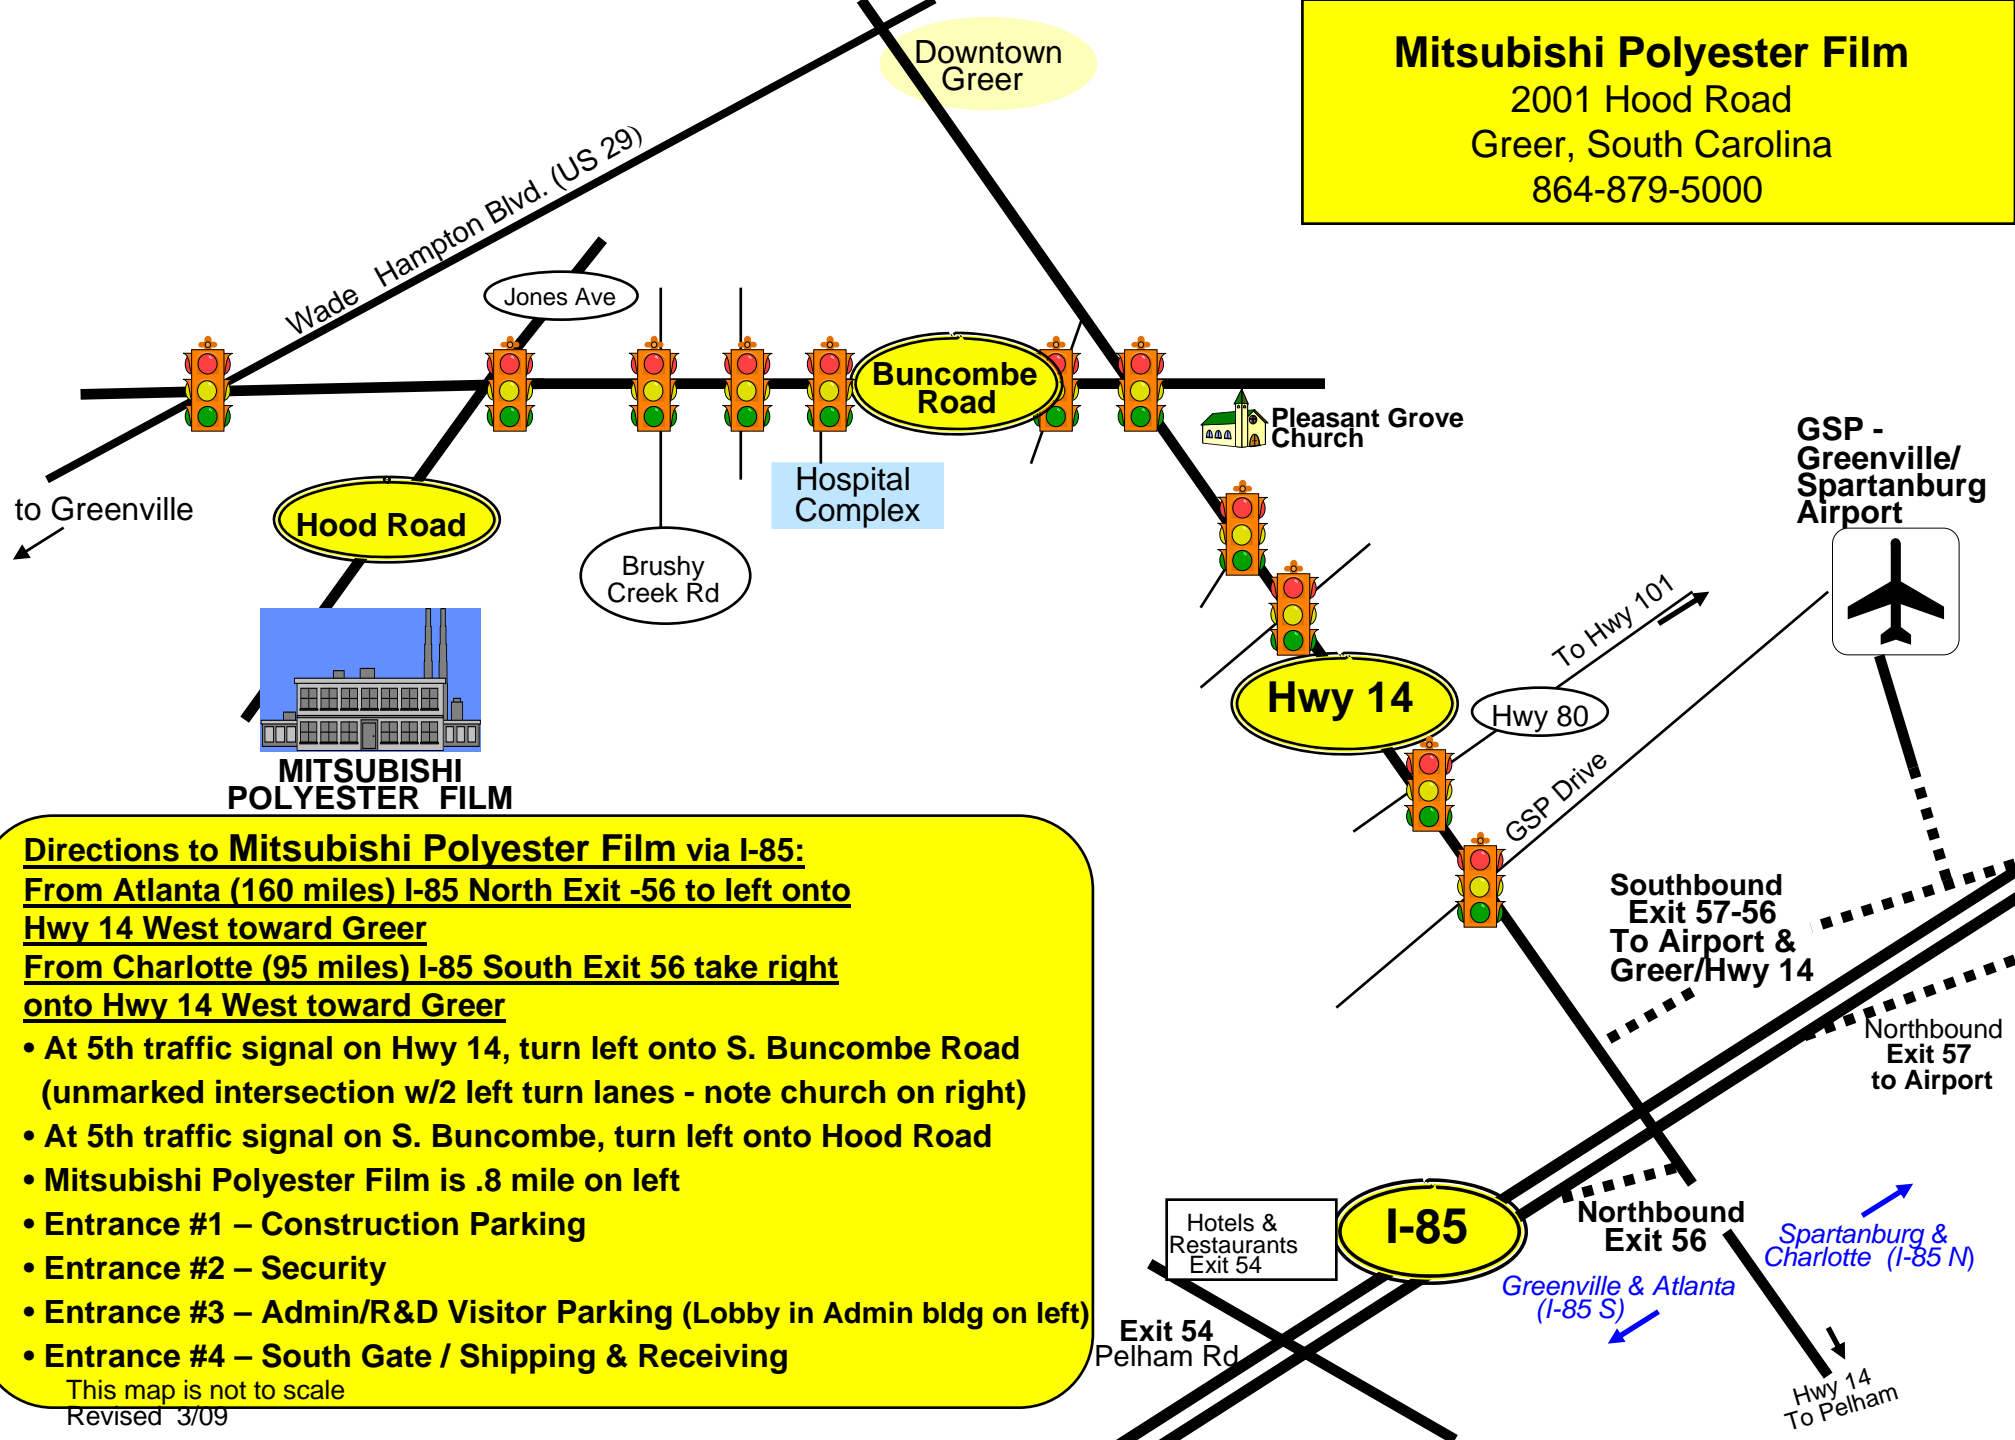

Mitsubishi Polyester Film

2001 Hood Road
Greer, South Carolina
864-879-5000

Directions to Mitsubishi Polyester Film via I-85:

From Atlanta (160 miles) I-85 North Exit -56 to left onto

Hwy 14 West toward Greer

From Charlotte (95 miles) I-85 South Exit 56 take right

onto Hwy 14 West toward Greer

- At 5th traffic signal on Hwy 14, turn left onto S. Buncombe Road (unmarked intersection w/2 left turn lanes - note church on right)
- At 5th traffic signal on S. Buncombe, turn left onto Hood Road
- Mitsubishi Polyester Film is .8 mile on left
- Entrance #1 – Construction Parking
- Entrance #2 – Security
- Entrance #3 – Admin/R&D Visitor Parking (Lobby in Admin bldg on left)
- Entrance #4 – South Gate / Shipping & Receiving

This map is not to scale

Revised 3/09